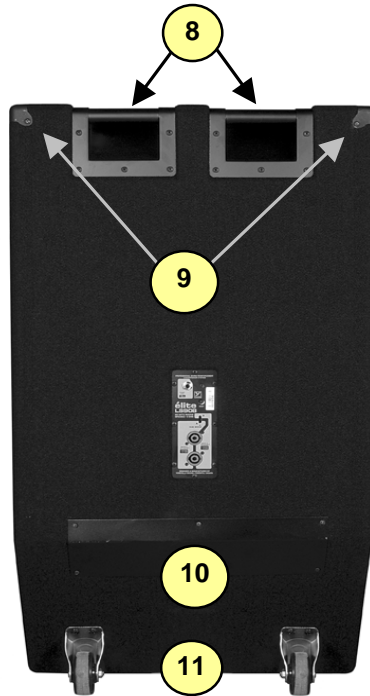

# LS908

## élite Subwoofer

#	Part#	Description
<b>Labeled Components</b>		
1	Z394	LS908 GRILL
2	Z395	LS908 GRILL BAR
3	8929	#14X11/4 ALLEN FLHD WOOD SCRW J
4	8259D	"Y" LOGO ELITE SERIES LARGE DOMED
5	18/029Y4M	18" 8R 800WPGM SPEAKER
6	8569	CORNER. 2 LEGS NO LIP BLACK OXIDE
7	8545	RECESSED RUBBER BUMPER WITH WASHER
8	8551	BAR HANDLE RIGHT ANGLE TOP LOAD
9	8562	CORNER. 3 LEGS BLACK OXIDE
10	Z092	LS908 KICK PLATE
11	8579	4000 SERIES RIGID CASTER
12	8515	SMALL BLACK XOVERDISH PLASTIC C
13	Z090	ES608/808/908 CROSSOVER PLATE (N/A) **
14	3924	1/4" JCK PCB MT VERT 2XTIP
15	2419	5.00 AMP CIRCUIT BREAKER PC MOUNT
16	3424	DPDT SLID SW PCMT H GOLD CONTAC
17	3628	SPKON 4C PCB MT VERT 250TAB GRY
18		
19		
20		
21		
22		