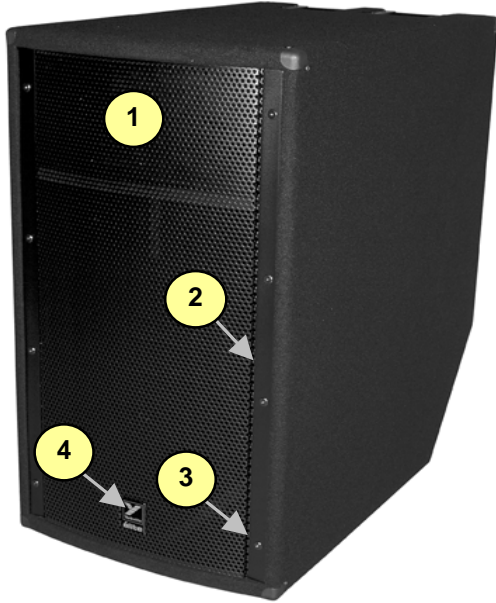

# LS908

## élite Subwoofer

#	Part#	Description
<b>Labeled Components</b>		
1	Z394	LS908 GRILL
2	Z395	LS908 GRILL BAR
3	8929	#14X11/4 ALLEN FLHD WOOD SCRW J
4	8259D	"Y" LOGO ELITE SERIES LARGE DOMED
5	18/029Y4M	18" 8R 800WPGM SPEAKER
6	8569	CORNER. 2 LEGS NO LIP BLACK OXIDE
7	8545	RECESSED RUBBER BUMPER WITH WASHER
8	8551	BAR HANDLE RIGHT ANGLE TOP LOAD
9	8562	CORNER. 3 LEGS BLACK OXIDE
10	Z092	LS908 KICK PLATE
11	8579	4000 SERIES RIGID CASTER
12	8515	SMALL BLACK XOVERDISH PLASTIC C
13	Z090	ES608/808/908 CROSSOVER PLATE (N/A) **
14	3924	1/4" JCK PCB MT VERT 2XTIP
15	2419	5.00 AMP CIRCUIT BREAKER PC MOUNT
16	3424	DPDT SLID SW PCMT H GOLD CONTAC
17	3628	SPKON 4C PCB MT VERT 250TAB GRY
18		
19		
20		
21		
22		