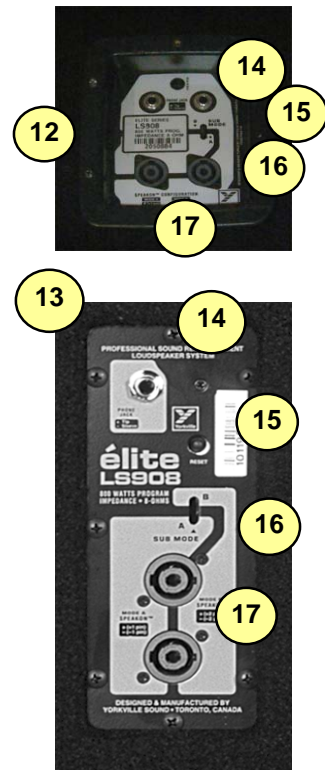

# LS908

## élite Subwoofer

#	Part#	Description
<b>Labeled Components</b>		
1	Z394	LS908 GRILL
2	Z395	LS908 GRILL BAR
3	8929	#14X11/4 ALLEN FLHD WOOD SCRW J
4	8259D	"Y" LOGO ELITE SERIES LARGE DOMED
5	18/029Y4M	18" 8R 800WPGM SPEAKER
6	8569	CORNER. 2 LEGS NO LIP BLACK OXIDE
7	8545	RECESSED RUBBER BUMPER WITH WASHER
8	8551	BAR HANDLE RIGHT ANGLE TOP LOAD
9	8562	CORNER. 3 LEGS BLACK OXIDE
10	Z092	LS908 KICK PLATE
11	8579	4000 SERIES RIGID CASTER
12	8515	SMALL BLACK XOVERDISH PLASTIC C
13	Z090	ES608/808/908 CROSSOVER PLATE (N/A) **
14	3924	1/4" JCK PCB MT VERT 2XTIP
15	2419	5.00 AMP CIRCUIT BREAKER PC MOUNT
16	3424	DPDT SLID SW PCMT H GOLD CONTAC
17	3628	SPKON 4C PCB MT VERT 250TAB GRY
18		
19		
20		
21		
22		