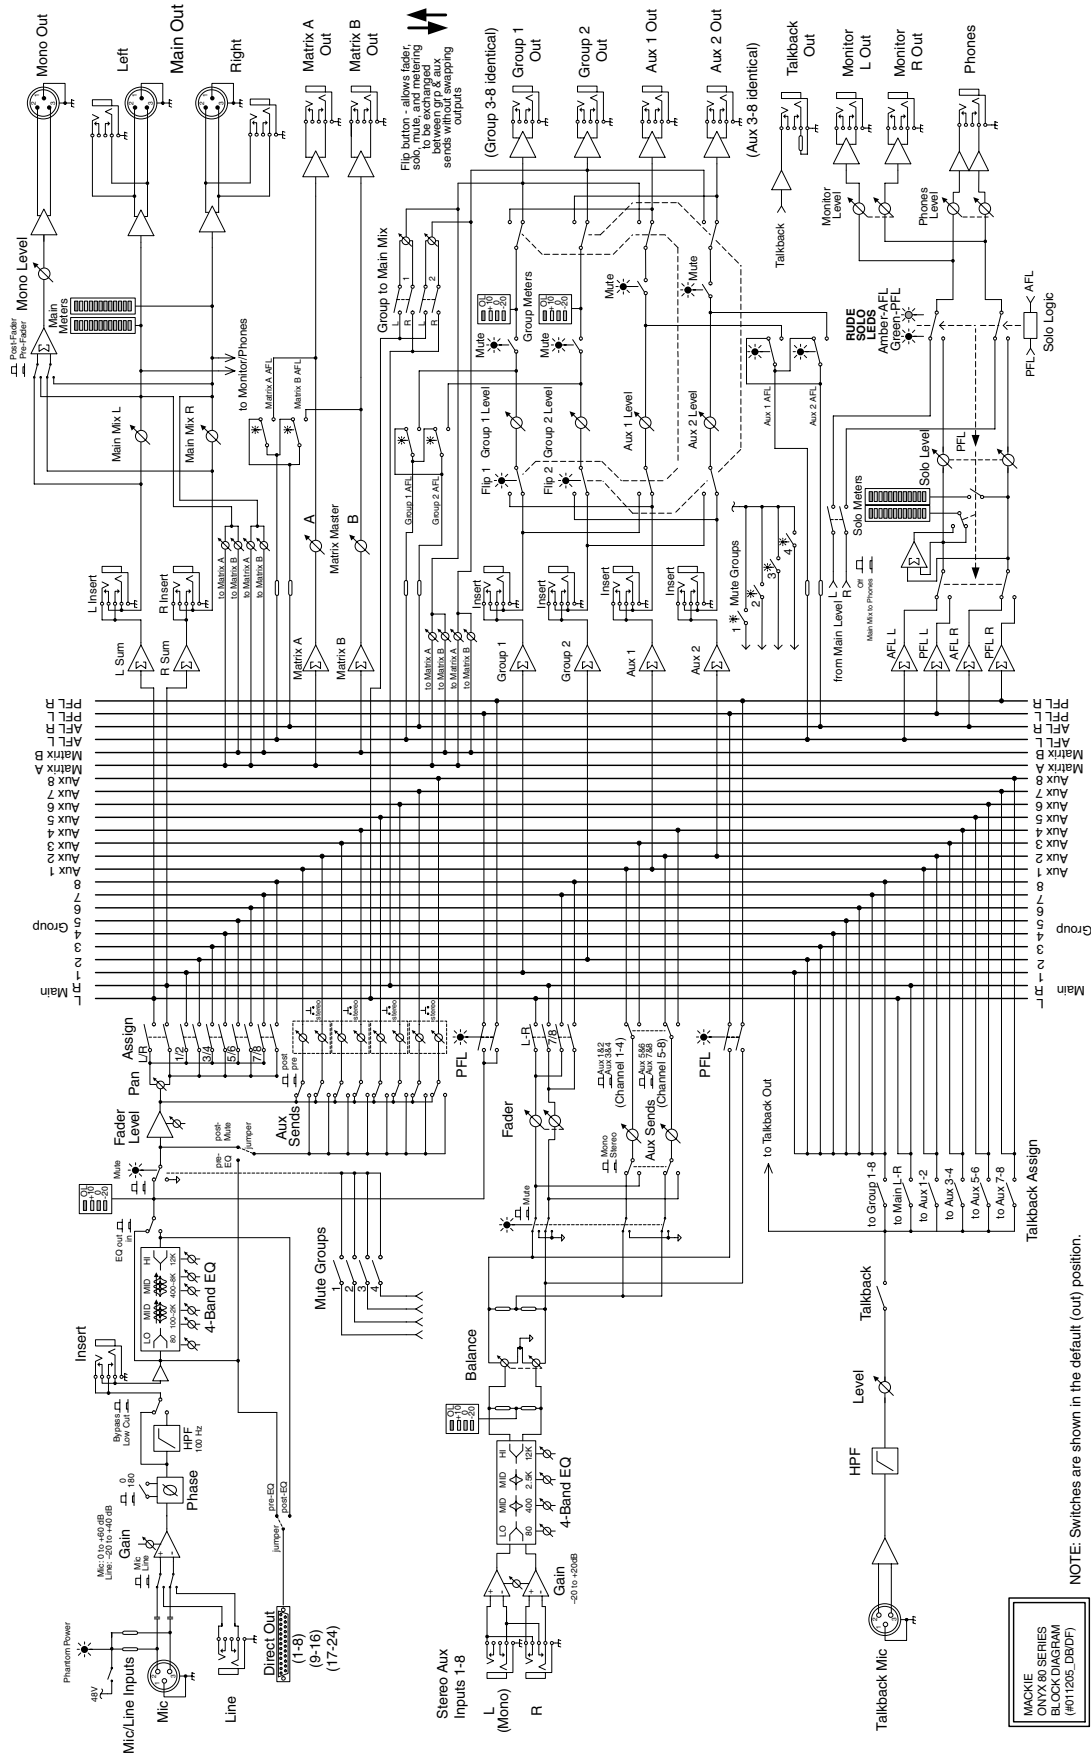

# Onyx 80 Series Block Diagram

MACKIE  
ONYX 80 SERIES  
BLOCK DIAGRAM  
(#01205\_DBDP)